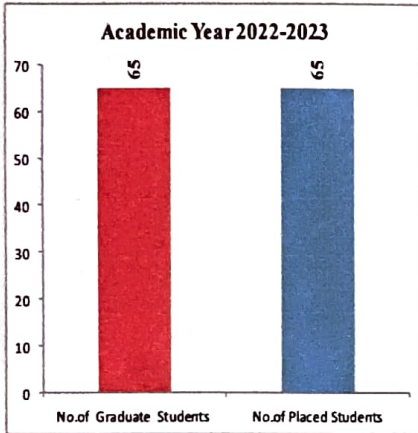

SASURIE COLLEGE OF ENGINEERING

Approved by AICTE, New Delhi. Affiliated to Anna University, Chennai

PLACEMENT STATISTICS

Dr. M. VIJAYAKUMAR ME., Ph.D.,
PRINCIPAL
SASURIE COLLEGE OF ENGINEERING,
Vijayamangalam - 638 056, Tirupur (Dt).