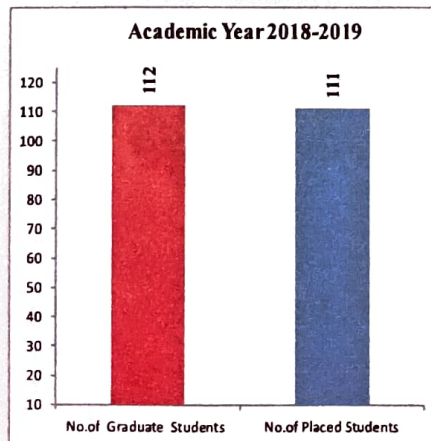

SASURIE COLLEGE OF ENGINEERING

Approved by AICTE, New Delhi. Affiliated to Anna University, Chennai

PLACEMENT STATISTICS

Dr. M. VIJAYAKUMAR ME., Ph.D.,
PRINCIPAL
SASURIE COLLEGE OF ENGINEERING,
Vijayamangalam - 638 056, Tirupur (Dt).