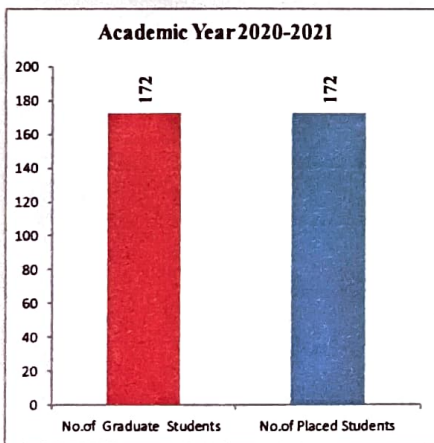

SASURIE COLLEGE OF ENGINEERING

Approved by AICTE, New Delhi. Affiliated to Anna University, Chennai

PLACEMENT STATISTICS

Dr. M. VIJAYAKUMAR ME., Ph.D.,
PRINCIPAL
SASURIE COLLEGE OF ENGINEERING,
Vijayamangalam - 638 056, Tirupur (Dt).