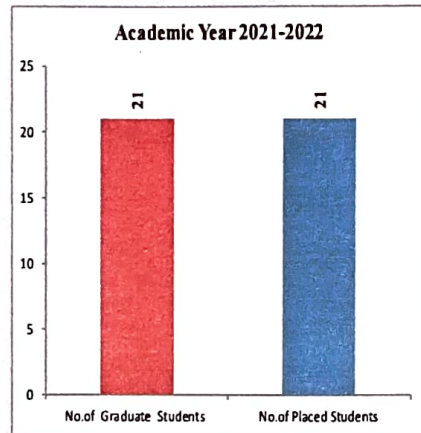

SASURIE COLLEGE OF ENGINEERING

Approved by AICTE, New Delhi. Affiliated to Anna University, Chennai

PLACEMENT STATISTICS

Dr. M. VIJAYAKUMAR ME., Ph.D.,
PRINCIPAL
SASURIE COLLEGE OF ENGINEERING,
Vijayamangalam - 638 056, Tirupur (Dt).