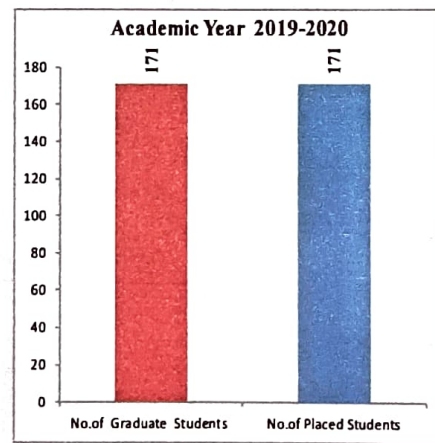

SASURIE COLLEGE OF ENGINEERING

Approved by AICTE, New Delhi. Affiliated to Anna University, Chennai

PLACEMENT STATISTICS

Dr. M. VIJAYAKUMAR ME., Ph.D.,
PRINCIPAL
SASURIE COLLEGE OF ENGINEERING,
Vijayamangalam - 638 056, Tirupur (Dt).