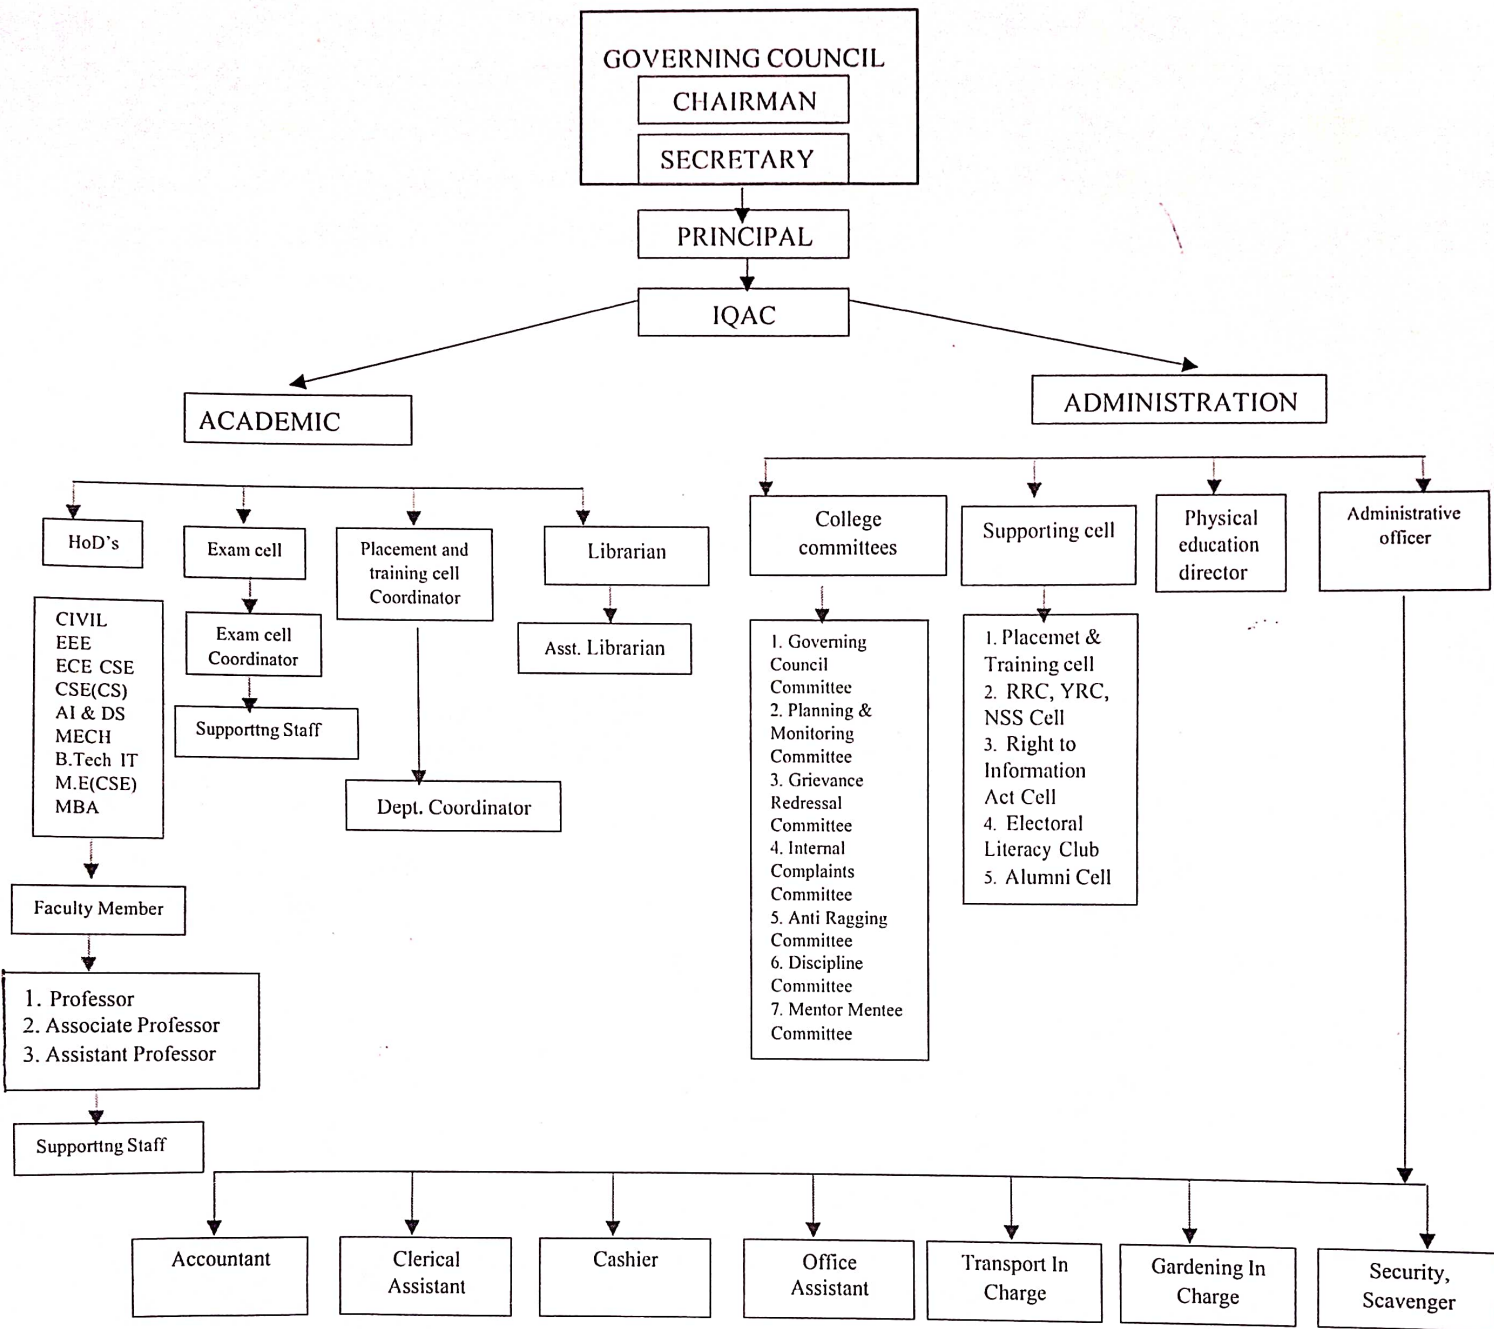

CRITERION - 6

GOVERNANCE, LEADERSHIP & MANAGEMENT

SUBMITTED BY

IQAC

INTERNAL QUALITY ASSURANCE CELL

SASURIE COLLEGE OF ENGINEERING

ADMINISTRATIVE SETUP

ORGANIZATIONAL CHART