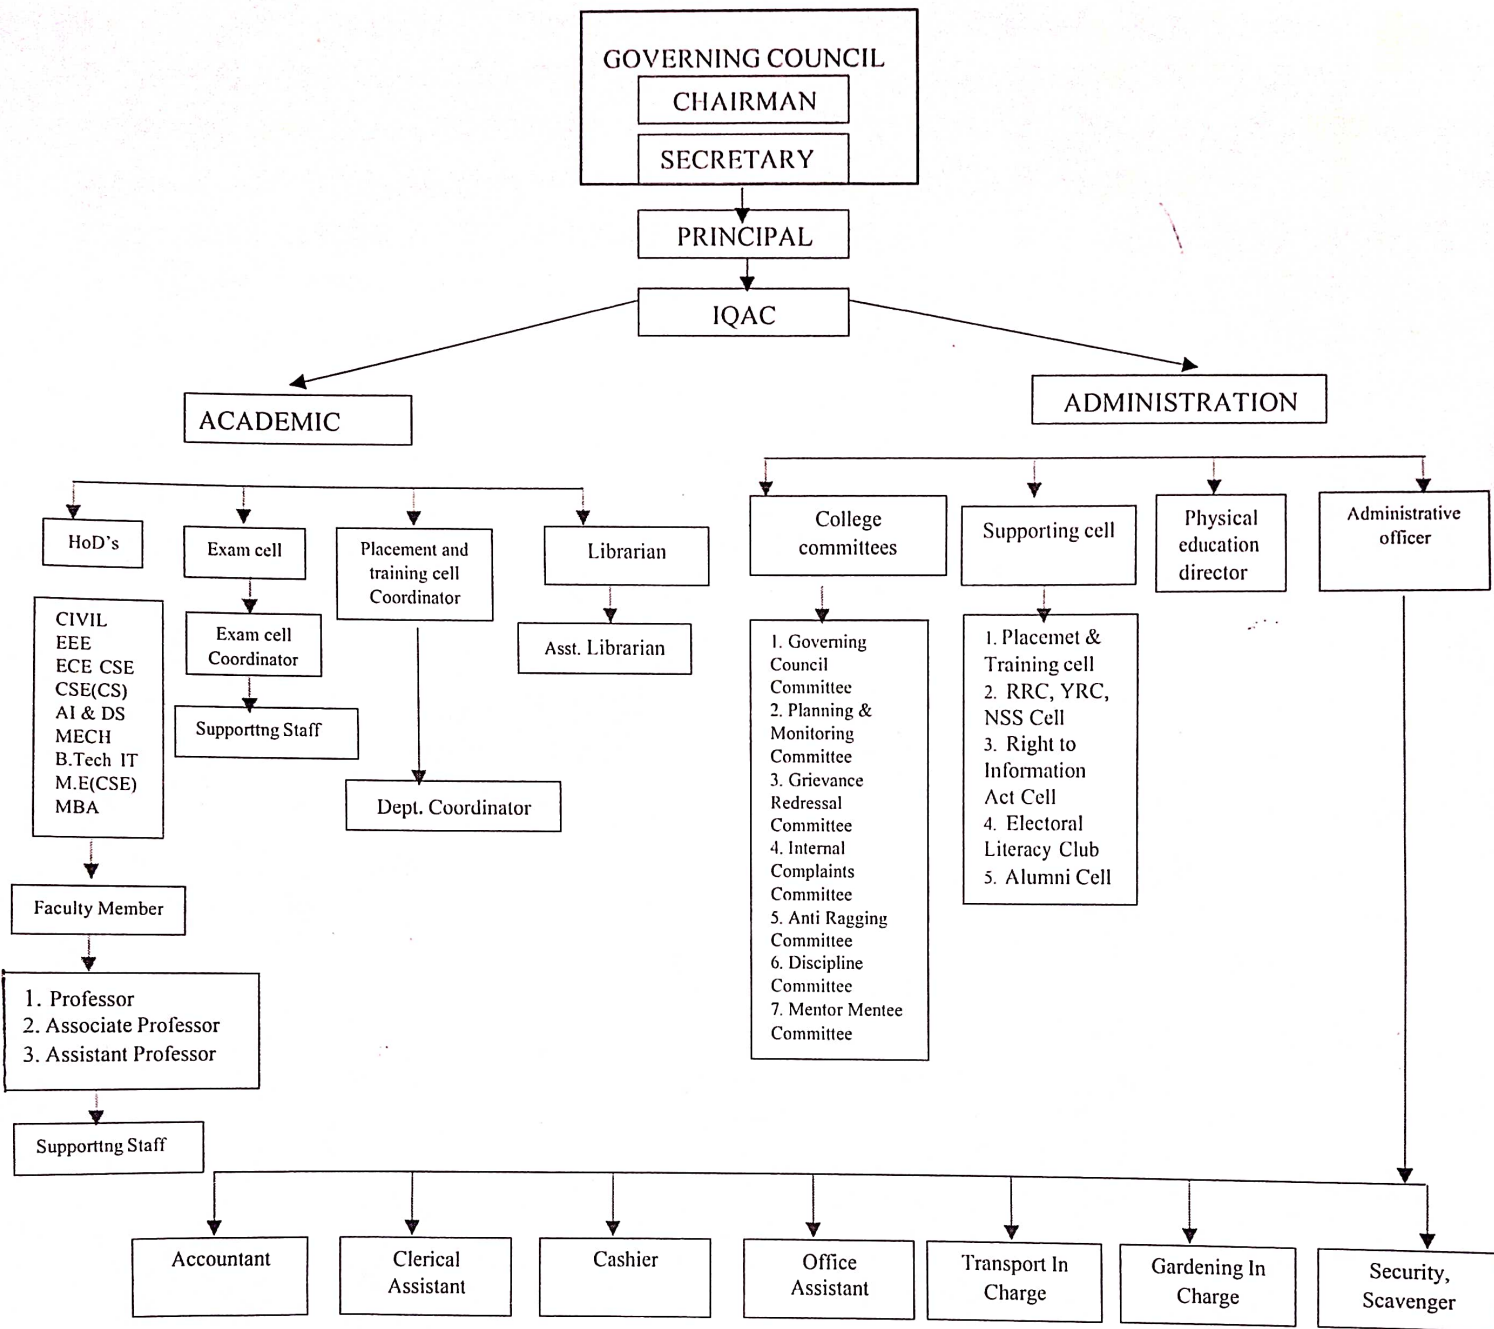

ADMINISTRATIVE SETUP

ORGANIZATIONAL CHART

Dr. M. VIJAYAKUMAR ME., Ph.D.,
 PRINCIPAL
SASURIE COLLEGE OF ENGINEERING,
 Vijayamangalam - 638 056, Tirupur (Dt).